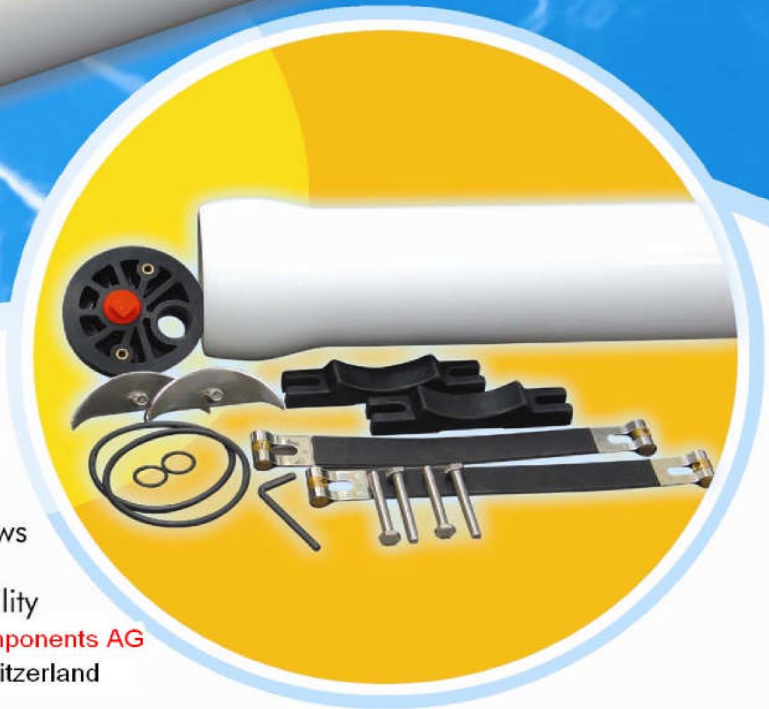

4" FRP MEMBRANE HOUSINGS

- 3/4" NPT Feed/Conc. and permeate ports
- Single piece ABS head
- Direct connect for standard 40" membrane
- Integrated locking segments/Screws
- Straps and saddles included
- ASME certified manufacturing facility
- Immediate delivery from **ROC Components AG** warehouse located in Germany & Switzerland
- VERY attractive pricing
- 14" & 21" Size available on request

PureGen Technologies, Inc. delivers exceptional value with another key product line- 4" FRP Membrane Housings!

Please contact ROC Components Ltd. to place you purchase order or for more information about this and other special promotions.